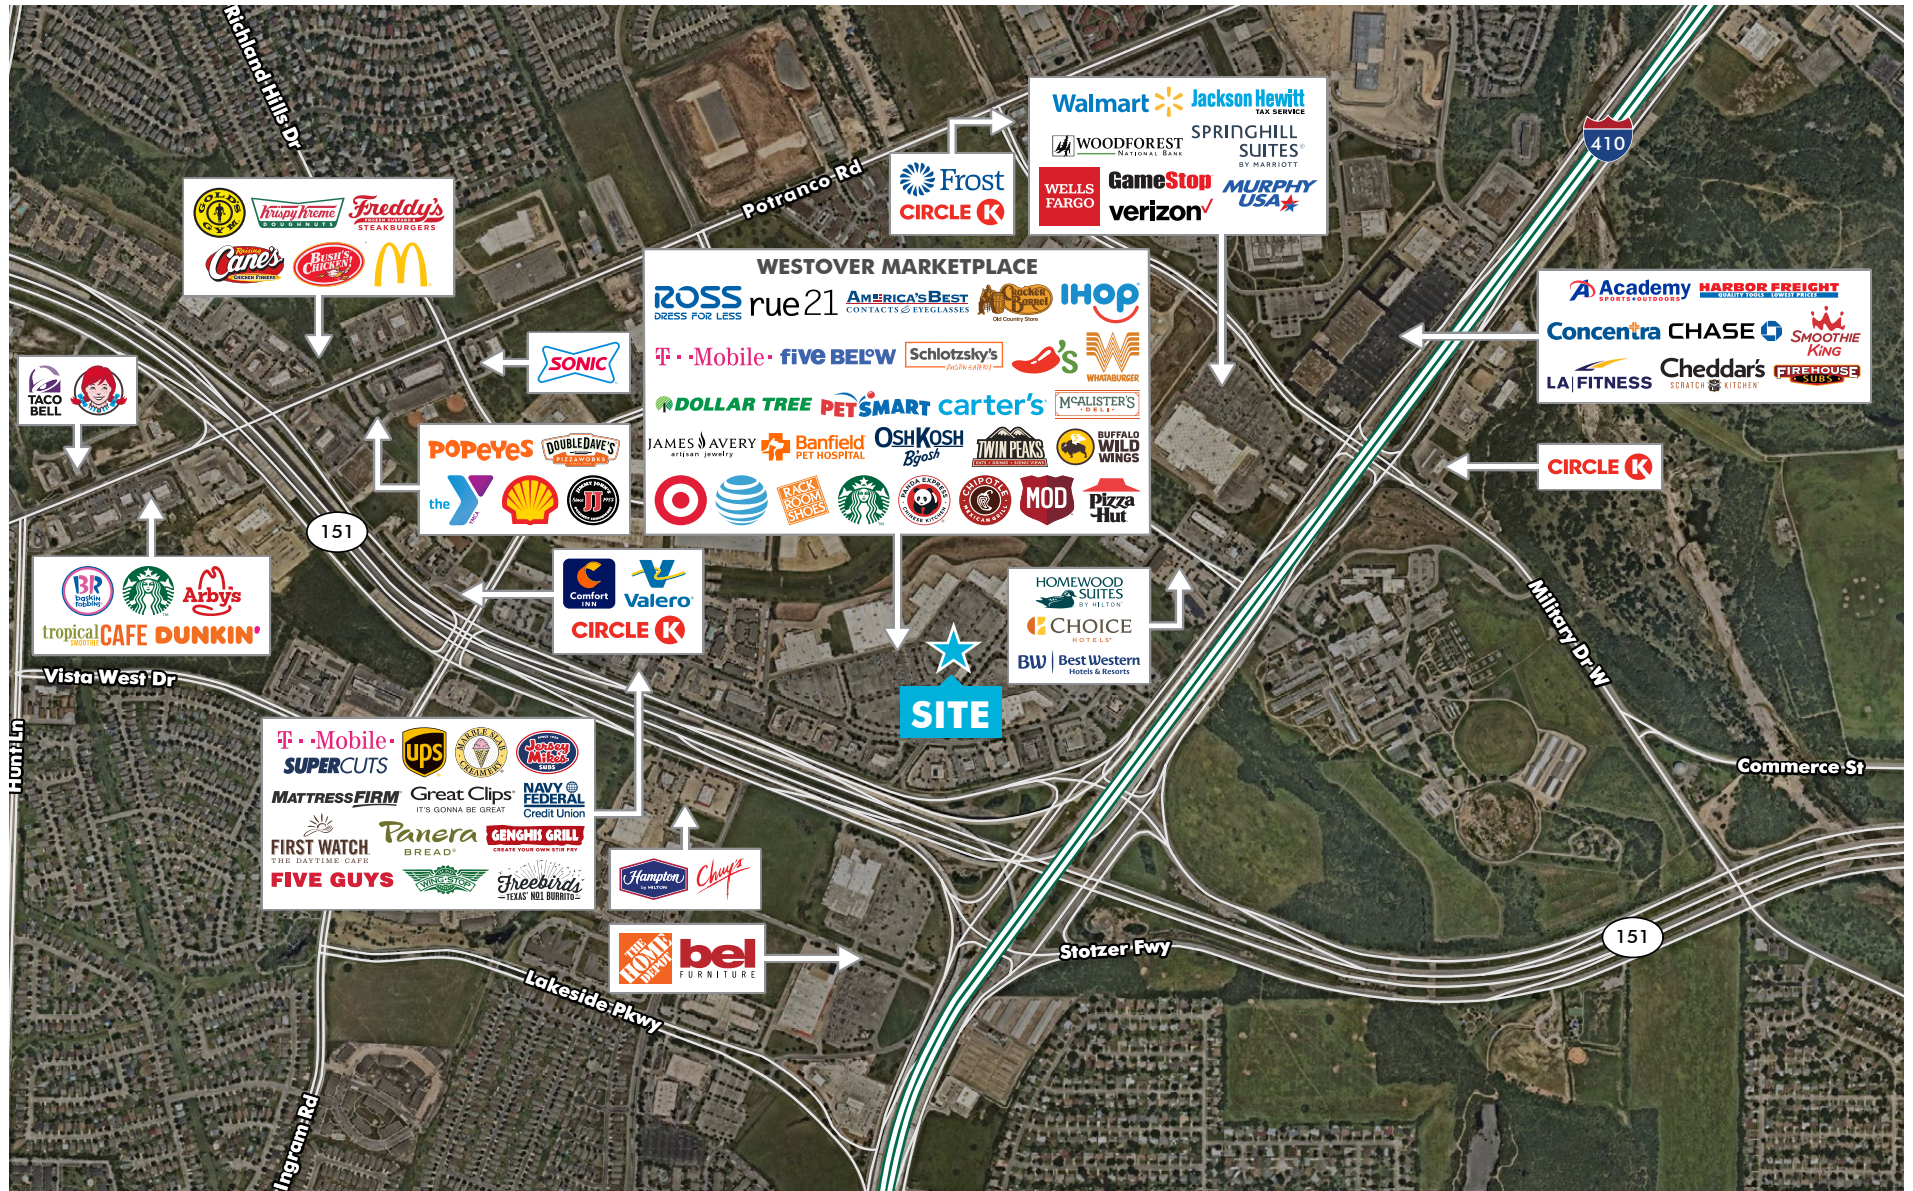

LOCATION AERIAL

Price Onken

First Vice President
 +1 210 841 3243
 price.onken@cbre.com

MAJOR EMPLOYERS MAP

Price Onken

First Vice President
 +1 210 841 3243
 price.onken@cbre.com