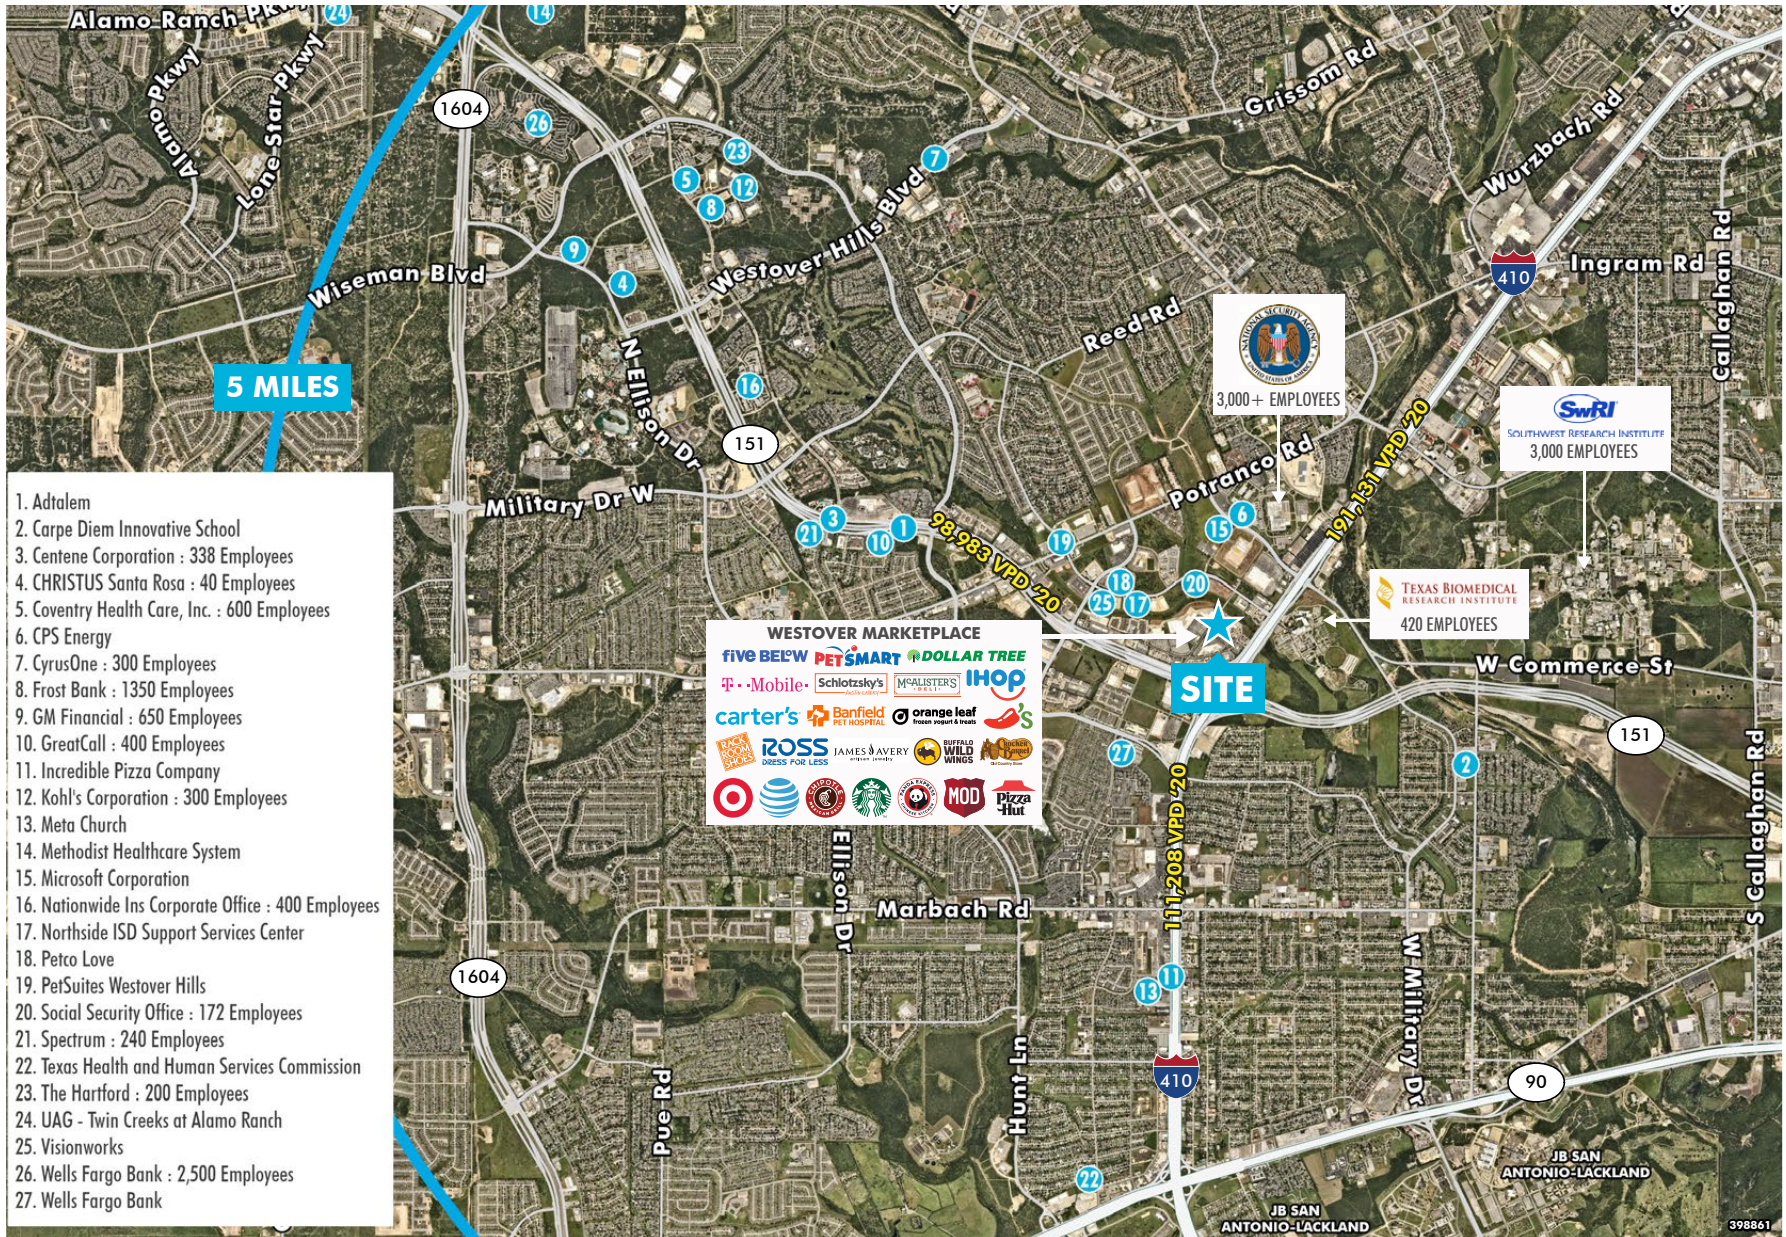

LOCATION AERIAL

Price Onken

First Vice President
 +1 210 841 3243
 price.onken@cbre.com

MAJOR EMPLOYERS MAP

Price Onken

First Vice President
 +1 210 841 3243
 price.onken@cbre.com