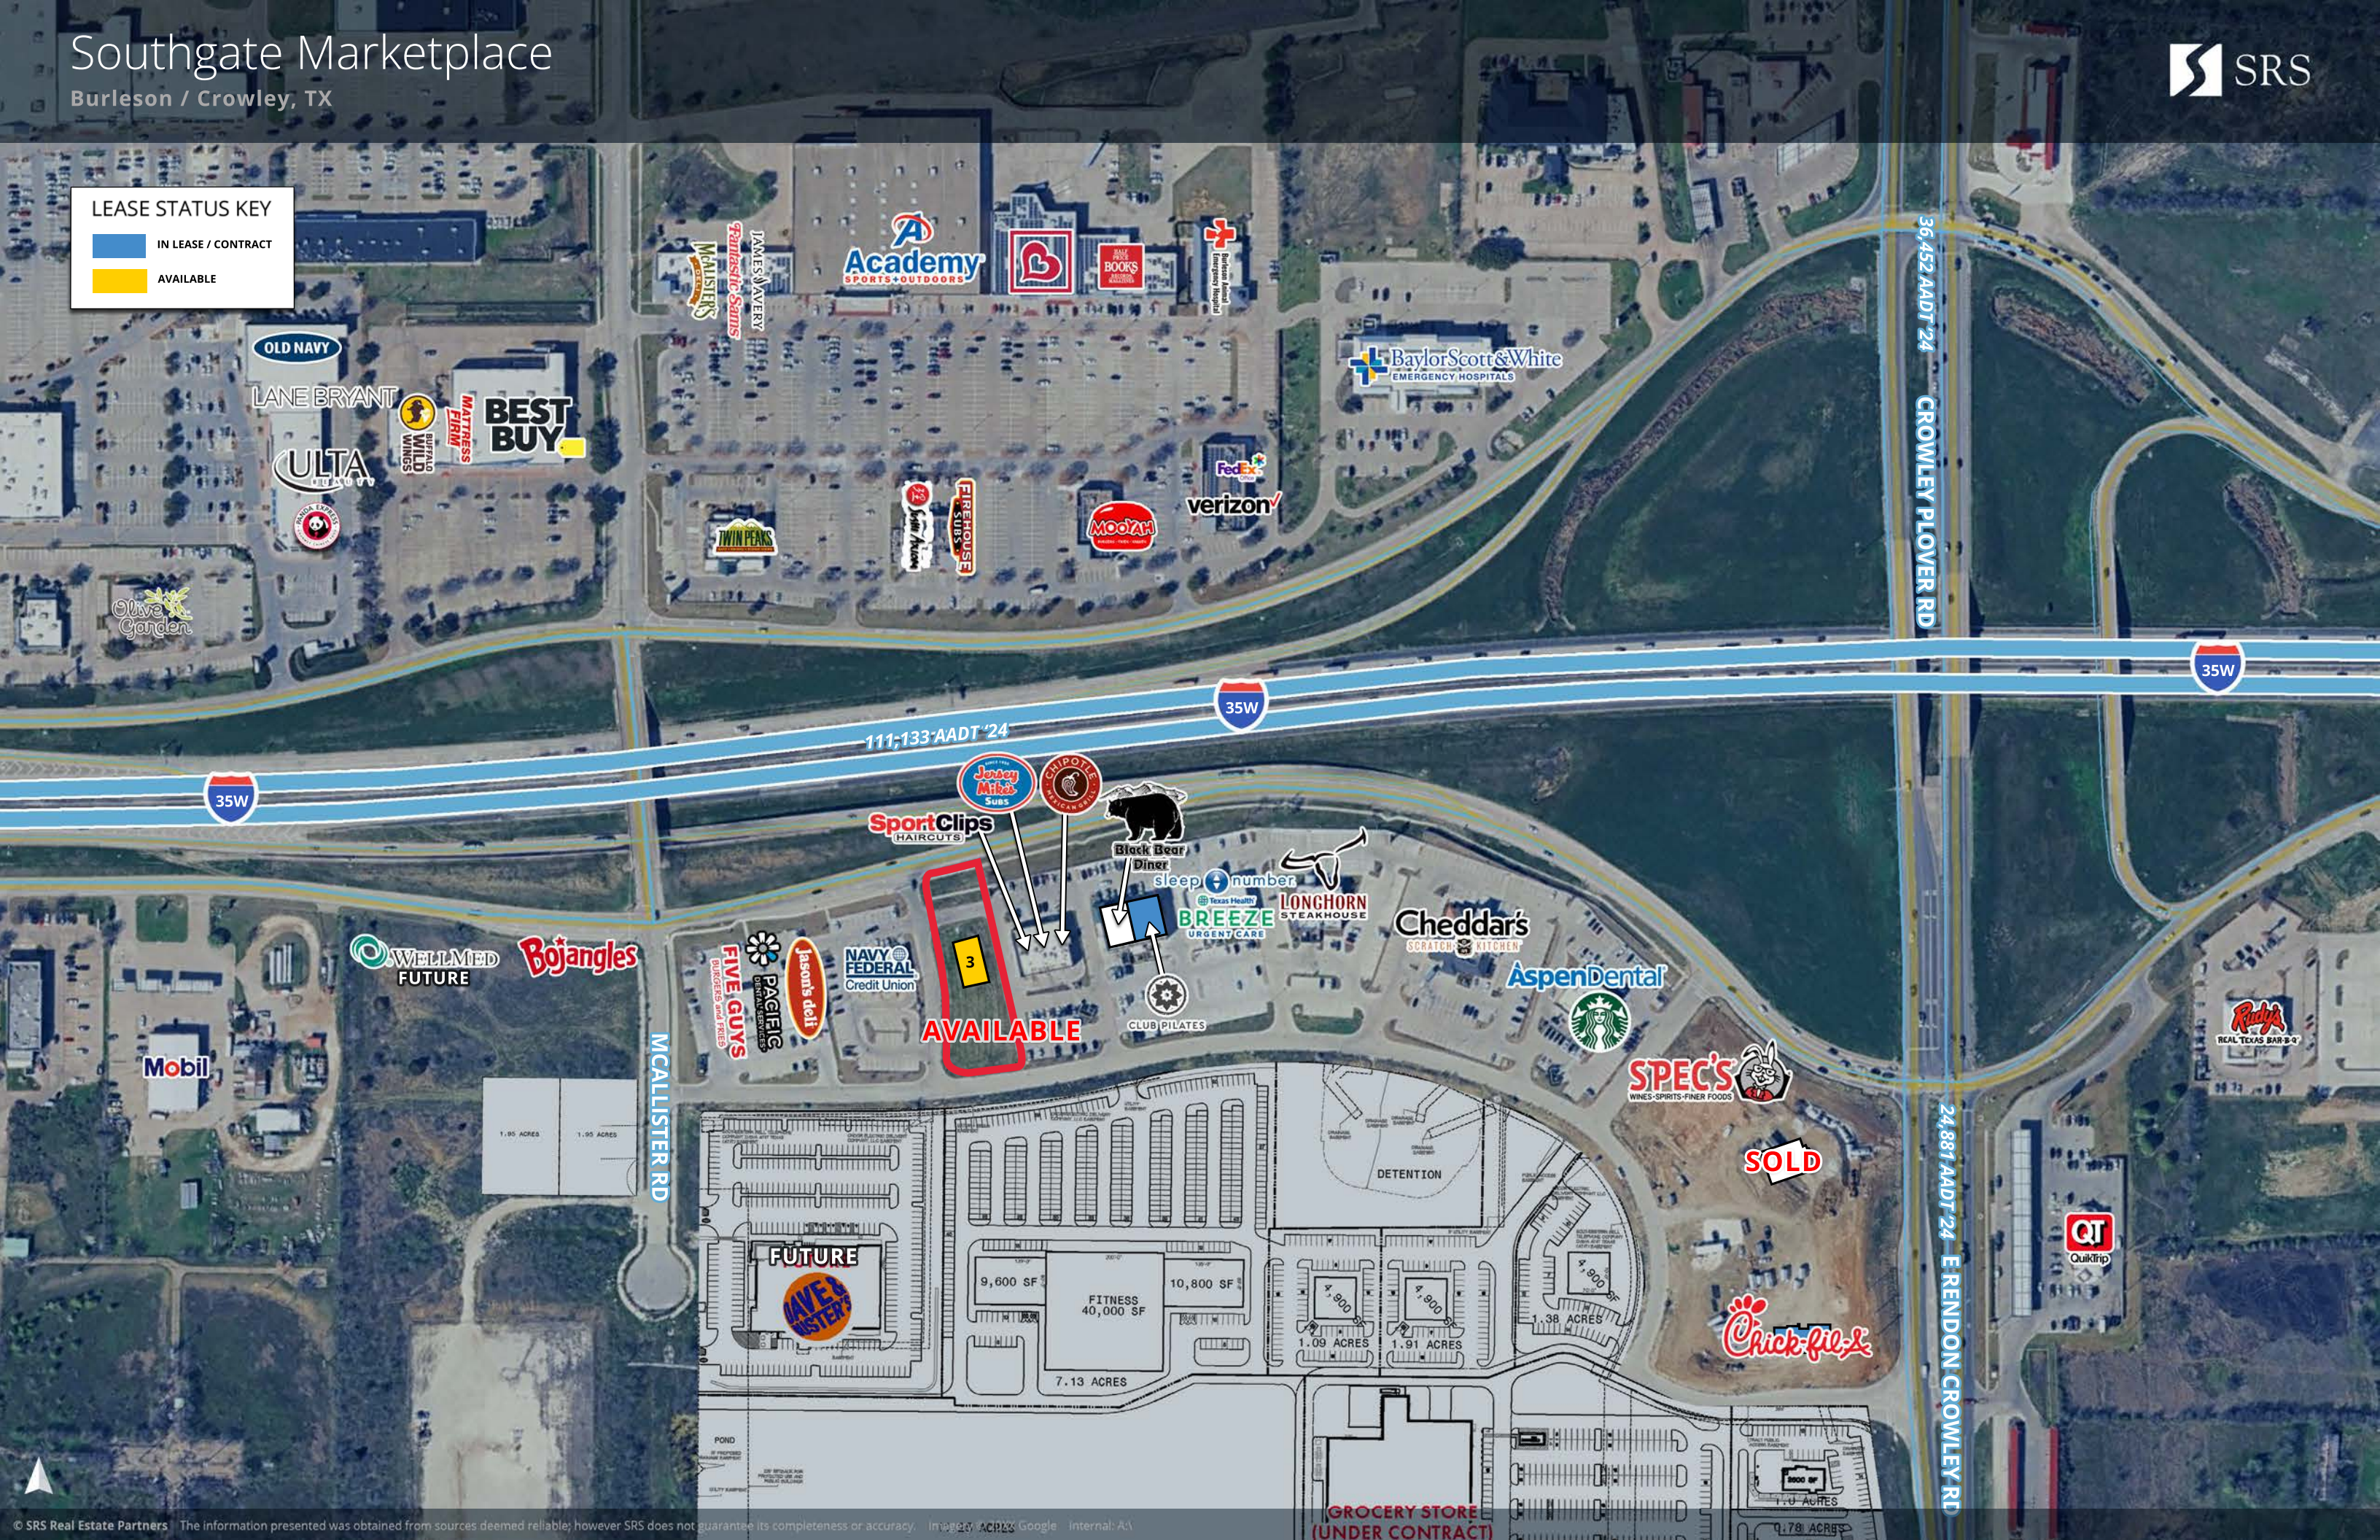

Southgate Marketplace

Burleson / Crowley, TX

LEASE STATUS KEY

- IN LEASE / CONTRACT
- AVAILABLE

OLD NAVY
LANE BRYANT
ULTA
MATTRESS FURNITURE
BEST BUY

Academy SPORTS+OUTDOORS
BANK BOOKS

Baylor Scott & White EMERGENCY HOSPITALS

FedEx
verizon

36,452 AADT '24
CROWLEY PLOVER RD

24,881 AADT '24
ERENDON CROWLEY RD

111,133 AADT '24

35W

35W

35W

Sport Clips HAIRCUTS
Jersey Mike's Subs
CHIPOTE MEXICAN GRILL
Black Bear Diner

SOLD

Chick-fil-A

QT QuikTrip

MCALLISTER RD

1.95 ACRES
1.95 ACRES

FUTURE

MAVE'S

9,600 SF

1.38 ACRES

7.13 ACRES

GROCERY STORE (UNDER CONTRACT)