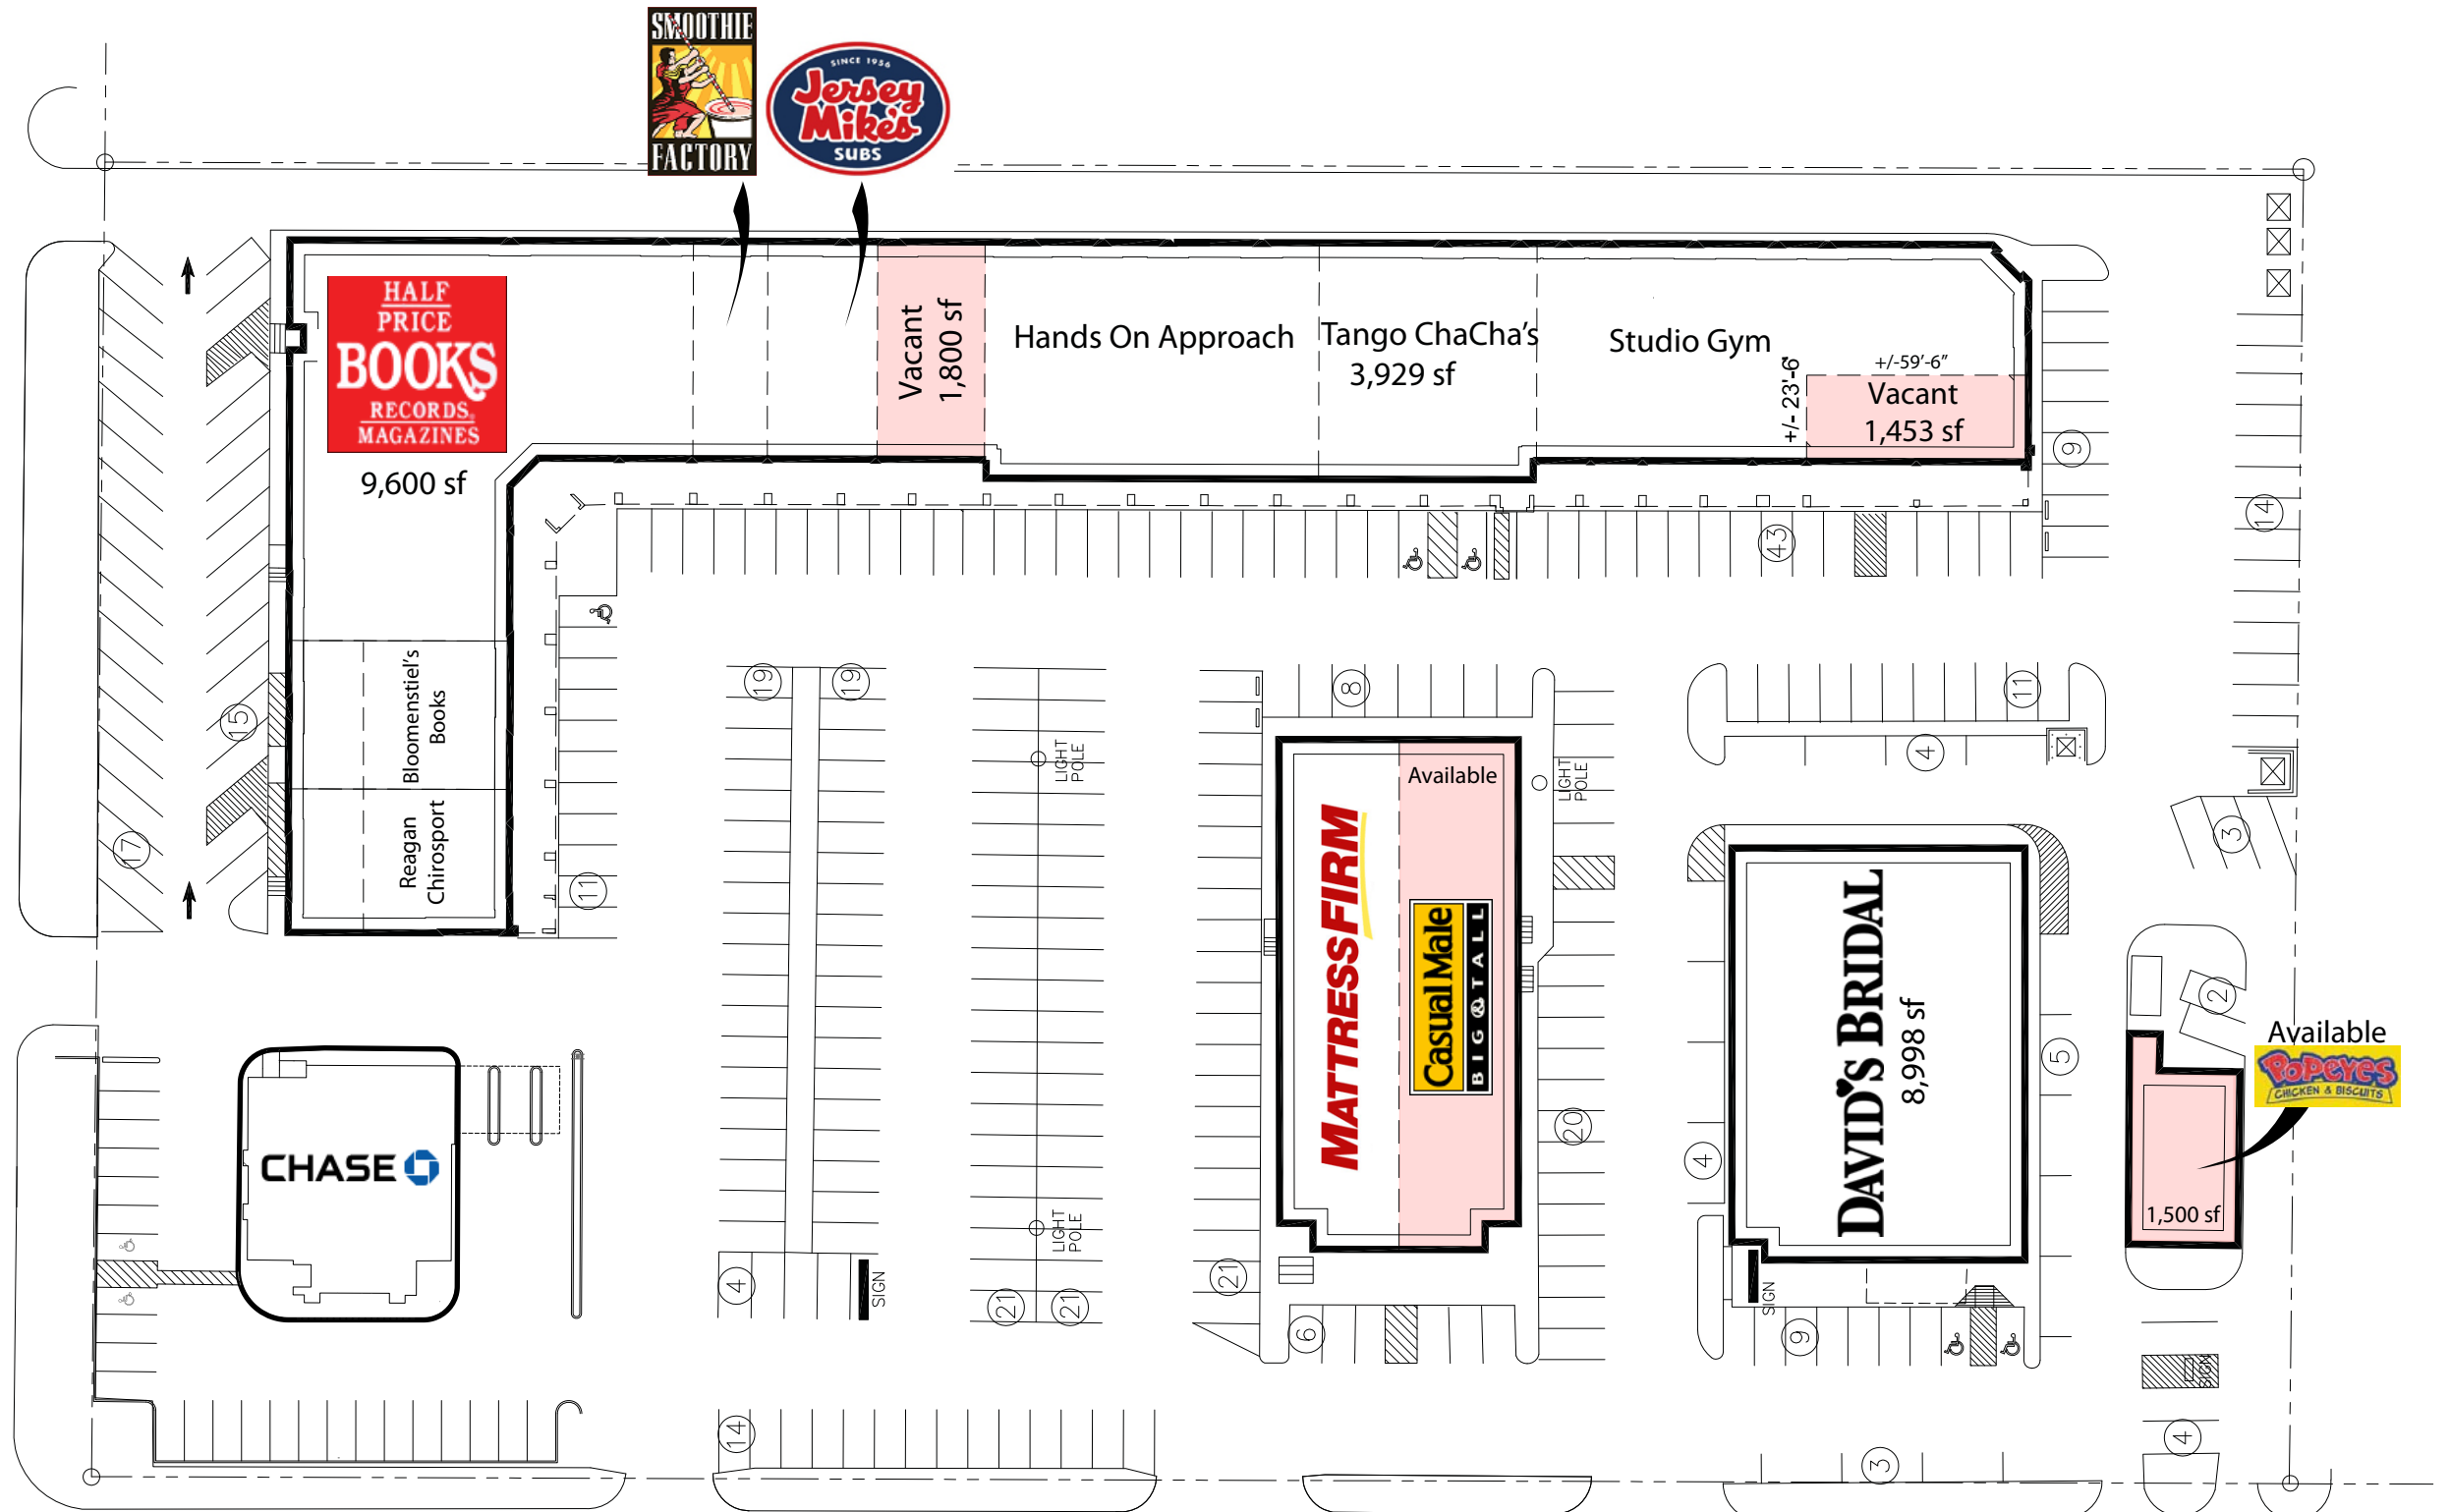

VISTA

PROPERTY CO.

Preston Village Shopping Center
Dallas, TX

Dilbeck Drive

Preston Road (S.H. 289)